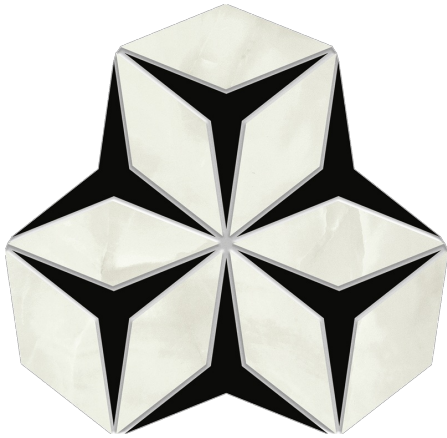

Sophisticated stone 2 Wall mosaic

Product type:
Mosaics

Collection:
Sophisticated

Specifications:

Dimensions	149 x 129 mm
Thickness	10 mm
Surface	Gloss
Abrasion resistance	☹ Not applicable
Deep abrasion	Not applicable
Anti slip rating	Not applicable
Rectification	Not applicable
Frost resistance	❄ No
Stain resistance	Yes
Pieces per box	17
Quantity m2 in a box	0.33 m ²
Carton weight	4.62 kg
Boxes per pallet	63
Quantity m2 on a pallet	20.79 m ²