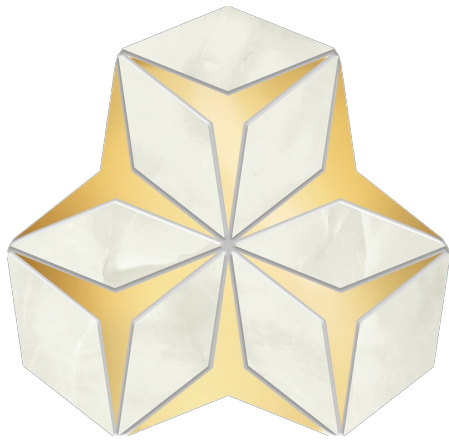

Sophisticated stone 1 Wall mosaic

Product type:
Mosaics

Collection:
Sophisticated

Specifications:

Dimensions	149 x 129 mm
Thickness	10 mm
Surface	Gloss
Abrasion resistance	☒ Not applicable
Deep abrasion	Not applicable
Anti slip rating	Not applicable
Rectification	Not applicable
Frost resistance	❄ No
Stain resistance	Yes
Pieces per box	17
Quantity m2 in a box	0.33 m ²
Carton weight	4.62 kg
Boxes per pallet	63
Quantity m2 on a pallet	20.79 m ²