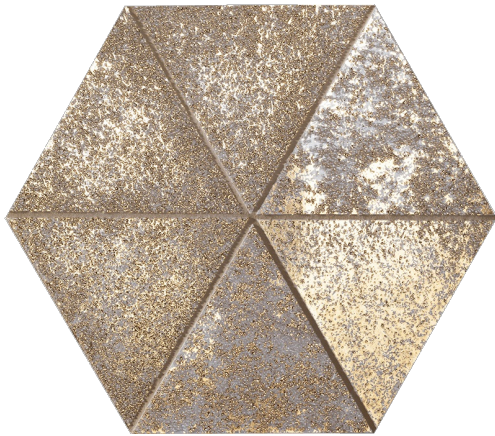

## Sheen gold Wall mosaic

Product type:  
Mosaics

Collection:  
Sophisticated