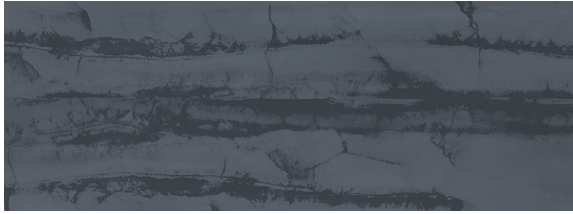

Coma navy Wall tile

Product type:
Wall tiles

Collection:
Coma

Specifications:

Dimensions	898 x 328 mm
Thickness	10 mm
Surface	Matt + Gloss
Abrasion resistance	 Not applicable
Deep abrasion	Not applicable
Anti slip rating	Not applicable
Rectification	 Yes
Frost resistance	Not applicable
Stain resistance	Yes
Pieces per box	6
Quantity m2 in a box	1.77 m ²
Carton weight	32.48 kg
Boxes per pallet	20
Quantity m2 on a pallet	35.4 m ²