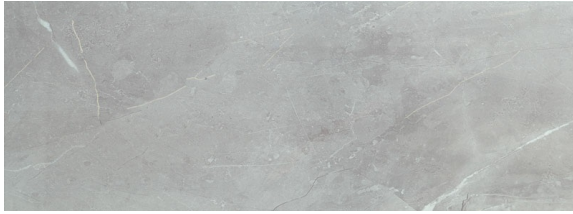

TUBADZIN

Brainstorm grey Wall tile

Product type:
Wall tiles

Collection:
Brainstorm

Specifications:

Dimensions	898 x 328 mm
Thickness	10 mm
Surface	Gloss
Abrasion resistance	 Not applicable
Deep abrasion	Not applicable
Anti slip rating	Not applicable
Rectification	 Yes
Frost resistance	Not applicable
Stain resistance	Yes
Pieces per box	6
Quantity m2 in a box	1.77 m ²
Carton weight	31.1 kg
Boxes per pallet	20
Quantity m2 on a pallet	35.4 m ²