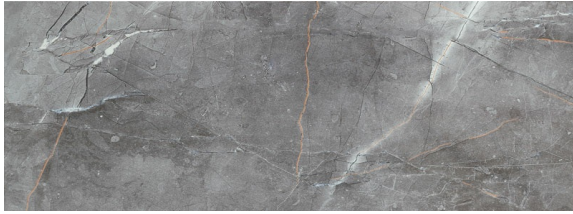

TUBADZIN

Brainstorm graphite Wall tile

Product type:
Wall tiles

Collection:
Brainstorm

Specifications:

Dimensions	898 x 328 mm
Thickness	10 mm
Surface	Gloss
Abrasion resistance	 Not applicable
Deep abrasion	Not applicable
Anti slip rating	Not applicable
Rectification	 Yes
Frost resistance	Not applicable
Stain resistance	Yes
Pieces per box	6
Quantity m2 in a box	1.77 m ²
Carton weight	31.1 kg
Boxes per pallet	20
Quantity m2 on a pallet	35.4 m ²