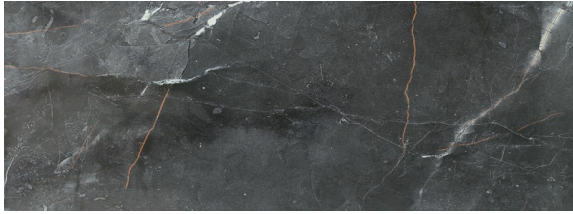

TUBADZIN

Brainstorm black Wall tile

Product type:
Wall tiles

Collection:
Brainstorm

Specifications:

Dimensions	898 x 328 mm
Thickness	10 mm
Surface	Gloss
Abrasion resistance	 Not applicable
Deep abrasion	Not applicable
Anti slip rating	Not applicable
Rectification	 Yes
Frost resistance	Not applicable
Stain resistance	Yes
Pieces per box	6
Quantity m2 in a box	1.77 m ²
Carton weight	31.1 kg
Boxes per pallet	20
Quantity m2 on a pallet	35.4 m ²