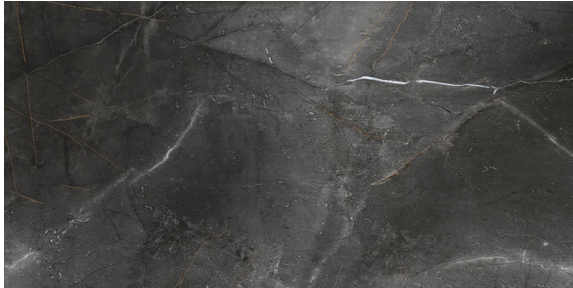

# TUBADZIN

## Brainstorm black LAP Porcelain tile

Product type:  
Universal porcelain  
tiles

Collection:  
Brainstorm