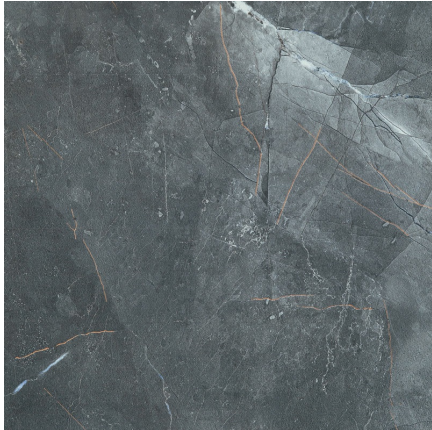

# TUBADZIN

## Brainstorm black LAP Porcelain tile

Product type:  
Universal porcelain  
tiles

Collection:  
Brainstorm

### Specifications:

Dimensions	598 x 598 mm
Thickness	8 mm
Surface	Lappato
Abrasion resistance	III
Deep abrasion	Not applicable
Anti slip rating	R9
Rectification	Yes
Frost resistance	Yes
Stain resistance	Yes
Pieces per box	5
Quantity m2 in a box	1.79 m <sup>2</sup>
Carton weight	32.95 kg
Boxes per pallet	30
Quantity m2 on a pallet	53.7 m <sup>2</sup>
Technology	Glazed porcelain (GL)
Additional Information	The product is available in a thickness of 8 or 10 mm. Ask the seller for details.