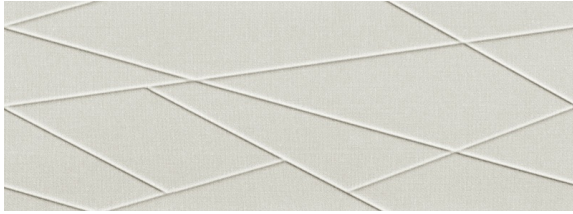

House of Tones grey A STR Wall tile

Product type:
Wall tiles

Collection:
House of Tones

Specifications:

Dimensions	898 x 328 mm
Thickness	10 mm
Surface	Matt
Abrasion resistance	 Not applicable
Deep abrasion	Not applicable
Anti slip rating	Not applicable
Rectification	 Yes
Frost resistance	Not applicable
Stain resistance	Yes
Pieces per box	6
Quantity m2 in a box	1.77 m ²
Carton weight	31.1 kg
Boxes per pallet	20
Quantity m2 on a pallet	35.4 m ²