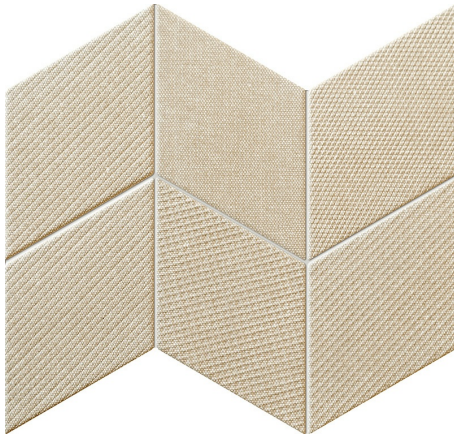

TUBADZIN

House of Tones beige Wall mosaic

Product type:
Mosaics

Collection:
House of Tones

Specifications:

Dimensions	298 x 228 mm
Thickness	10 mm
Surface	Matt
Abrasion resistance	☒ Not applicable
Deep abrasion	Not applicable
Anti slip rating	Not applicable
Rectification	No
Frost resistance	Not applicable
Stain resistance	Yes
Pieces per box	9
Quantity m2 in a box	0.61 m ²
Carton weight	9.47 kg
Boxes per pallet	30
Quantity m2 on a pallet	18.34 m ²